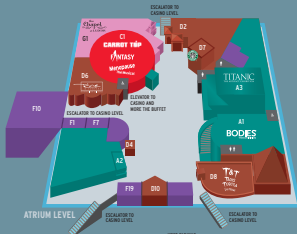

DINING

Backstage Deli	D1
Food Court	D2
Little Caesars Pizza; McDonald's;	
Nathan's Famous; Quiznos Sub Shop;	
Starbucks Coffee; Swensen's Ice Cream	
MORE The Buffet	LOWER LEVEL
O2 Bar	D4
Pyramid Café	D5
Rice & Company	D6
Starbucks (Three Locations)	D7
T&T (Tacos & Tequila)	D8
TENDER® steak & seafood	D9
T&T (Tacos & Tequila) Daiquiri Bar	D10

SPA AND POOL

Fitness Center	E1
Nurture Spa and Salon	E2
Luxor Pool Store	E3
Oasis Pool	E4

SHOPPING

LX Fight Shop	F1
Everything's $10 Boutique	LOWER LEVEL
Fashion 101	F3
FreyBoy Tobacco	F4
Luxor Essentials	F5
LX Logo Store	F6
LX Fashions	F7
Luxor Spirits	F8
Tower Essentials	F9
Walkway to Mandalay Place	F10
Luxury For Less	F11
Piece of Vegas	F12
You Name It	F13
Resorts Restocked	F14
Criss Angel MINDFREAK	
The Official Store @ Luxor	F15
Relics	F16
24/7	F17
CRISS ANGEL Believe Store	F18
Pearl Factory	F19
Bico Jewelry	F20
Vittorio Handbags	F21
Sugar Frenzy	F22

WEDDING CHAPEL

The Chapel at Luxor	G1

NIGHTLIFE

Aurora	H1
CatHouse Boutique Nightclub/Dooan's	H2
Evening Call	H3
Fight	H4
High Bar	H5
LAX Nightclub/Saville Row	H6
Liquidity	H7
Playbar	H8

HOTEL SERVICES

Ballroom and Convention Space	I1
Business Center	I2
Grandview Check-In and Tower Registration	I3
Main Valet	I4
VIP Registration and Lounge	I5
Bell Desk	I6
Registration, Guest Services and Concierge	I7

ELEVATORS

ELEVATOR 1

1a	Floors 1-5
1b	Floors 22-30

ELEVATOR 2

2	Floors 6-15

ELEVATOR 3

3a	Floors 1-5
3b	Floors 16-21

ELEVATOR 4

4a	Floors 1-5
4b	Floors 6-15